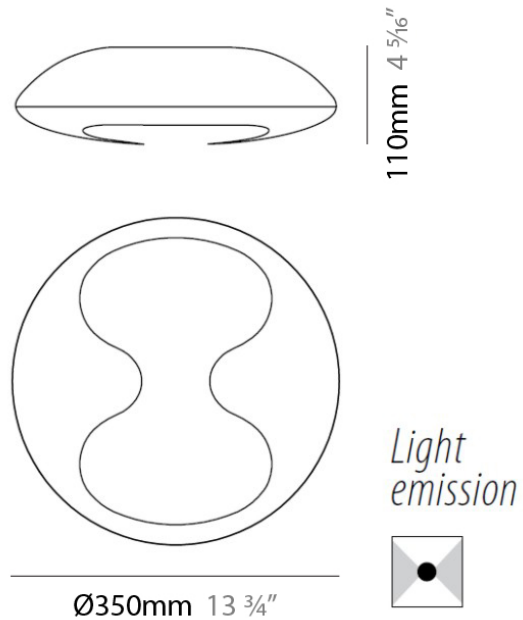

PROJECT	
TYPE	
NOTES	
QUANTITY	
DATE	

EIGHT SURFACE

D12077

GENERAL

Series: Eight
Division: Design
Mounting Type: Surface
Mounting Location: Ceiling
Subcategory: Ambient

PHYSICAL

Shape: Round
Diameter (mm): 350
Diameter (in): 13 3/4
Height (mm): 110
Height (in): 4 5/16
Light Distribution: Direct
Diffuser: Opal White Acrylic
Fixture Finish: Chrome
Fixture Material: Metal

ELECTRICAL

Number of Lamps: 2
Lamp Type: LED Retrofit / CFL
Lamp Shape: T4
Bulb Included: Bulb Not Included
Max. Wattage Per Lamp (W): 12 / 18
Lamp Base: G24-q2
Driver Included: Yes
Driver Location: Integrated
Driver Type: Ballast - Universal
Input Voltage (V): 120 - 277
Lamp Voltage (V): 120

LED

OPTICAL

RATINGS AND CERTIFICATIONS

Certified By: CSA Certified to UL and CSA Standards
IP rating: IP20